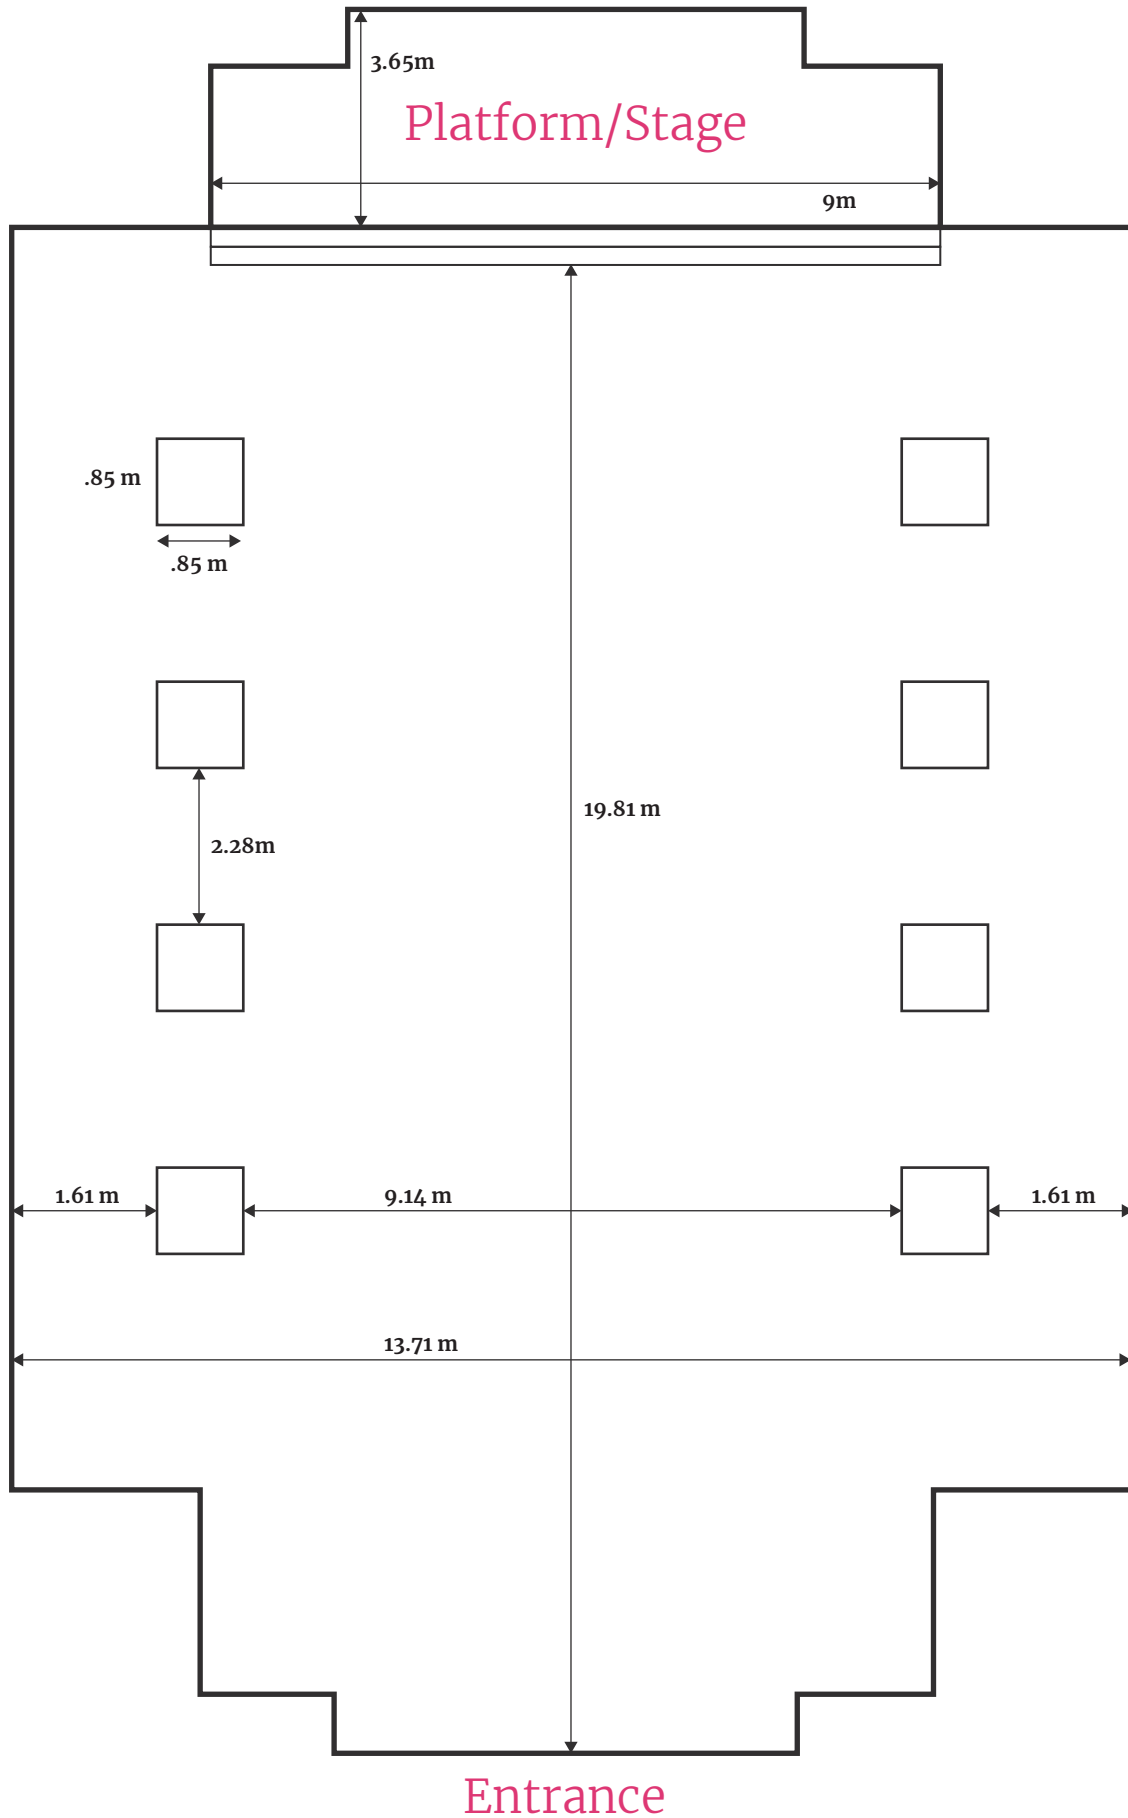

TEMPLE OF PEACE
THE VENUE WITH A HEART

FLOOR PLAN:
MARBLE HALL
Height: 9.68m/32 foot

t: 02920 821052
templeofpeace.wales

TEMPLE OF PEACE
THE VENUE WITH A HEART

FLOOR PLAN:
Council Chamber

t: 02920 821052
templeofpeace.wales

TEMPLE OF PEACE
THE VENUE WITH A HEART

FLOOR PLAN:
Room 38

t: 02920 821052
templeofpeace.wales

TEMPLE OF PEACE
THE VENUE WITH A HEART

FLOOR PLAN:
Commitee Room

t: 02920 821052
templeofpeace.wales