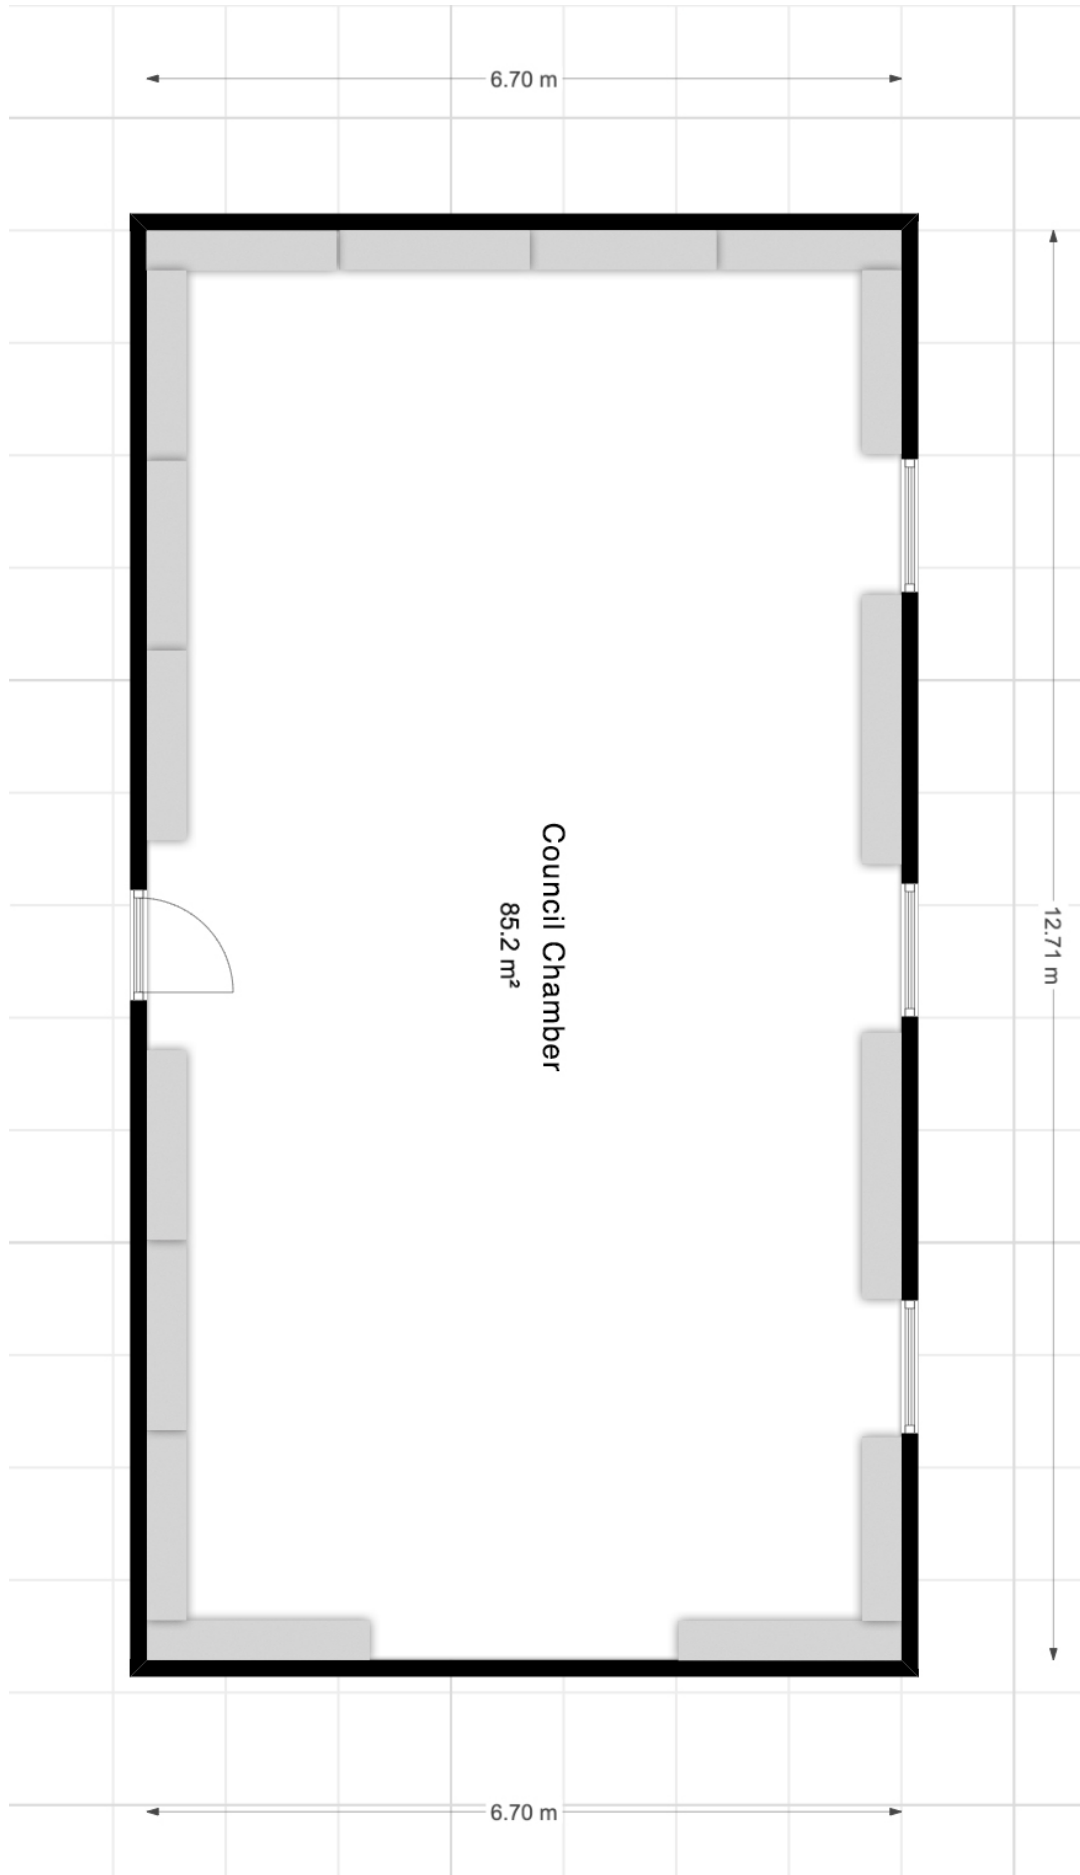

TEMPLE OF PEACE
THE VENUE WITH A HEART

FLOOR PLAN:
MARBLE HALL
Height: 9.68m/32 foot

t: 02920 821052
templeofpeace.wales

TEMPLE OF PEACE
THE VENUE WITH A HEART

FLOOR PLAN:
Council Chamber

t: 02920 821052
templeofpeace.wales

TEMPLE OF PEACE
THE VENUE WITH A HEART

FLOOR PLAN:
Room 38

t: 02920 821052
templeofpeace.wales

TEMPLE OF PEACE
THE VENUE WITH A HEART

FLOOR PLAN:
Commitee Room

t: 02920 821052
templeofpeace.wales