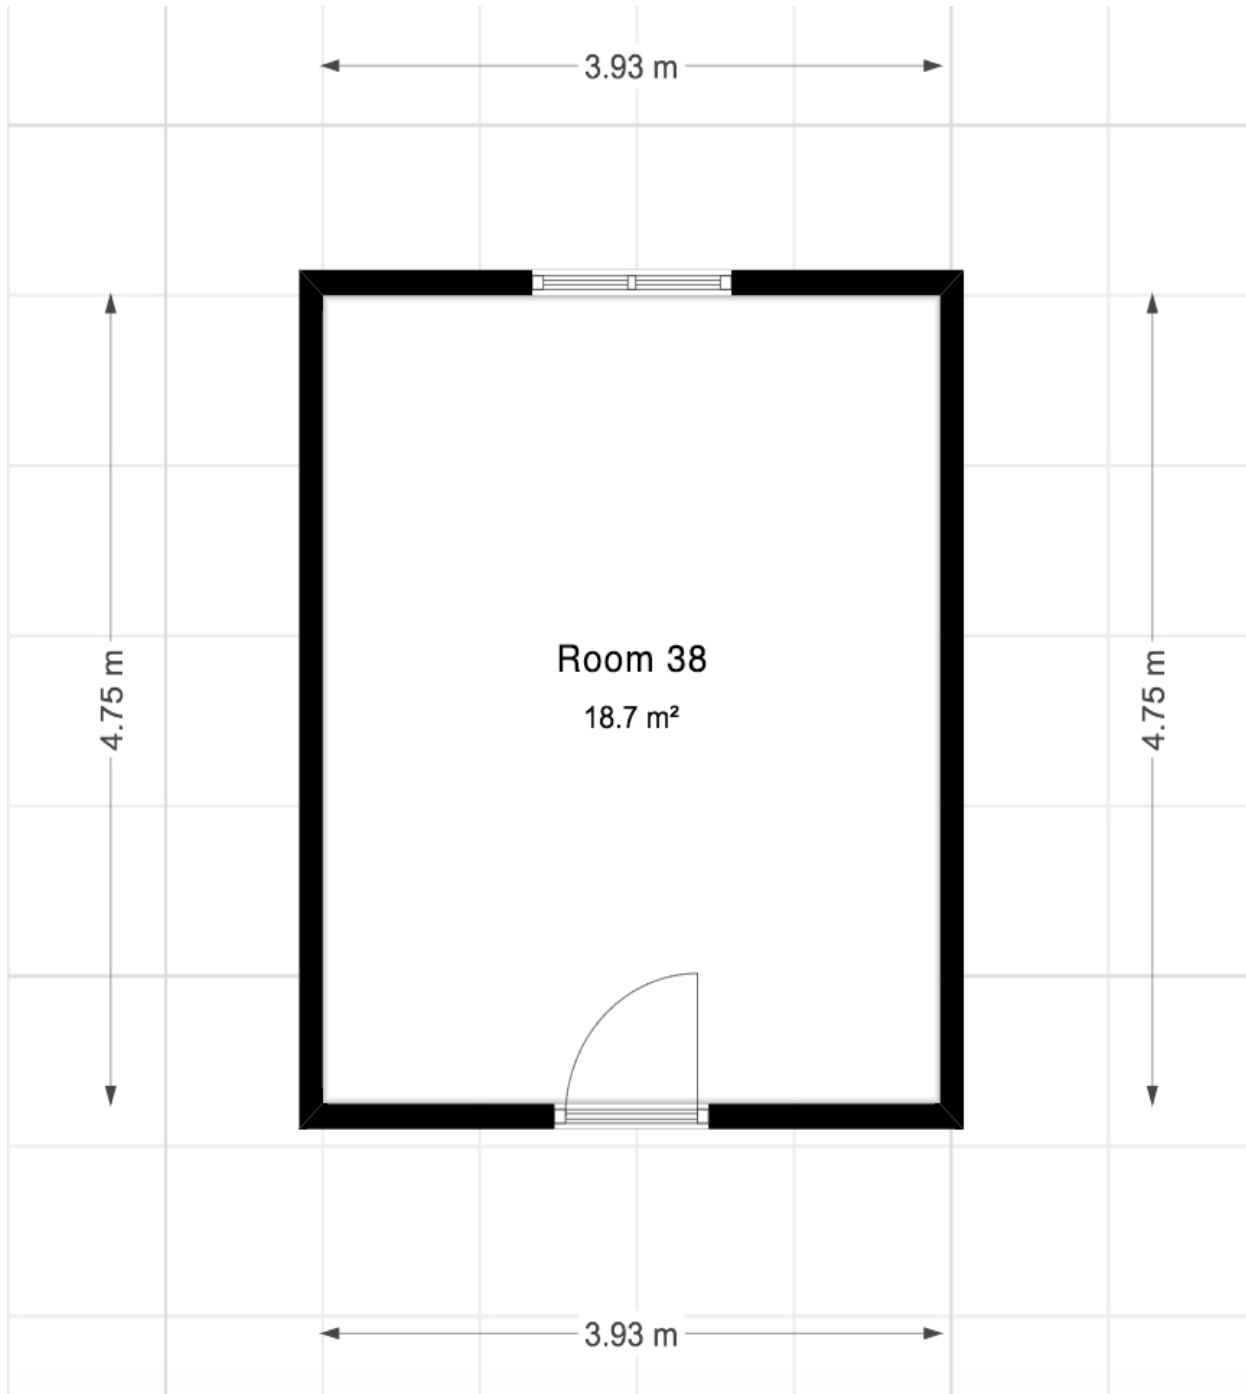

TEMPLE OF PEACE
THE VENUE WITH A HEART

FLOOR PLAN:
MARBLE HALL
Height: 9.68m/32 foot

t: 02920 821052
templeofpeace.wales

TEMPLE OF PEACE
THE VENUE WITH A HEART

FLOOR PLAN:
Council Chamber

t: 02920 821052
templeofpeace.wales

TEMPLE OF PEACE
THE VENUE WITH A HEART

FLOOR PLAN:
Room 38

t: 02920 821052
templeofpeace.wales

TEMPLE OF PEACE
THE VENUE WITH A HEART

FLOOR PLAN:
Commitee Room

t: 02920 821052
templeofpeace.wales